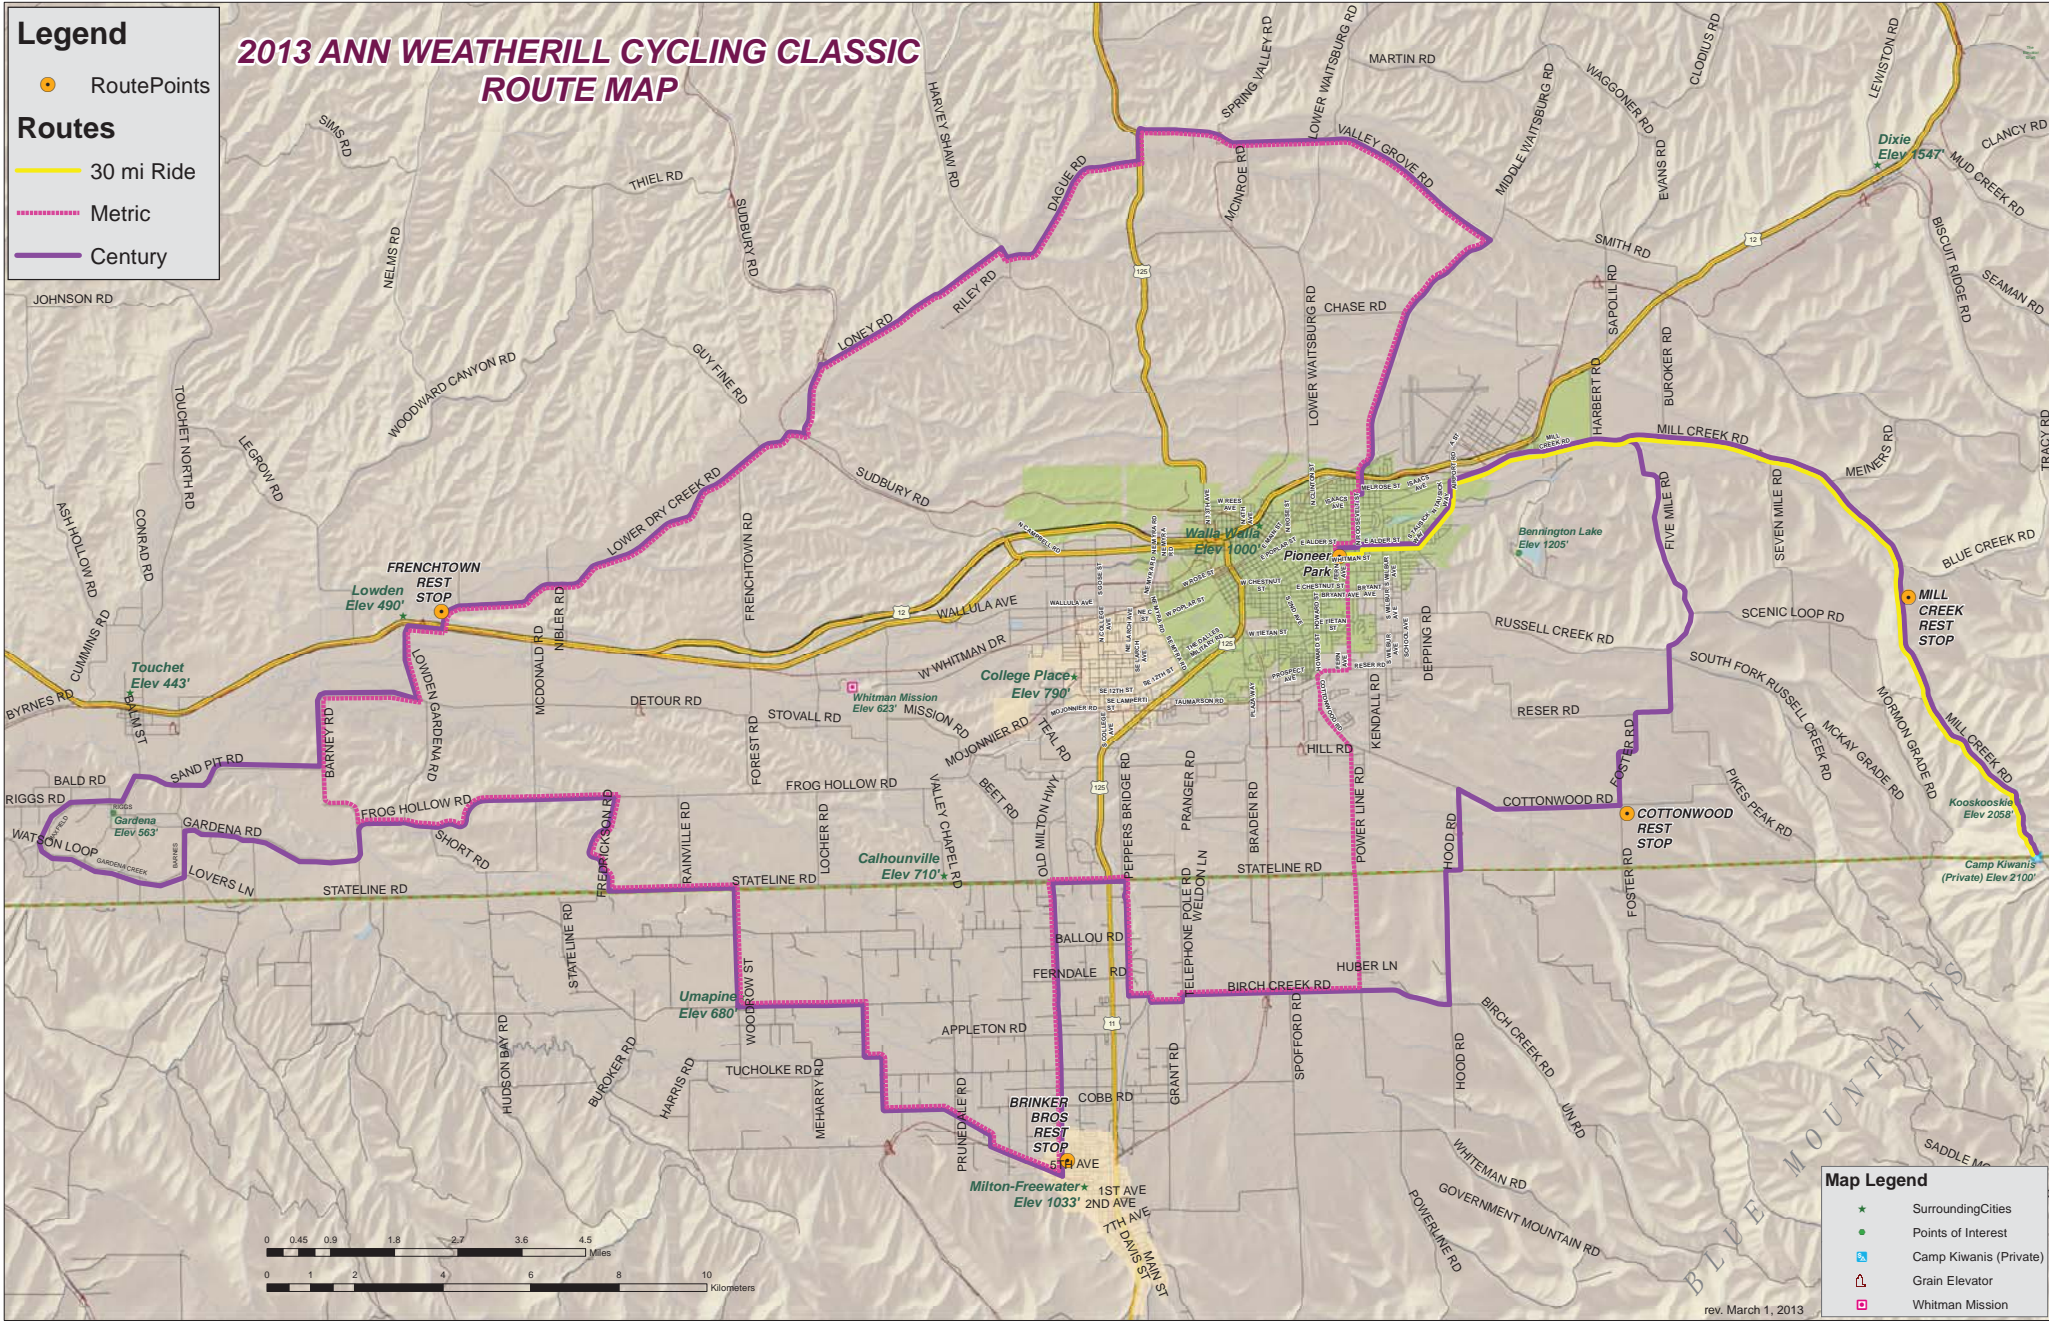

# 2013 ANN WEATHERILL CYCLING CLASSIC ROUTE MAP

**Legend**

- RoutePoints
- Routes**
  - 30 mi Ride
  - Metric
  - Century

**Map Legend**

- ★ Surrounding Cities
- Points of Interest
- ⛴ Camp Kiwanis (Private)
- ⚙ Grain Elevator
- Whitman Mission

rev. March 1, 2013