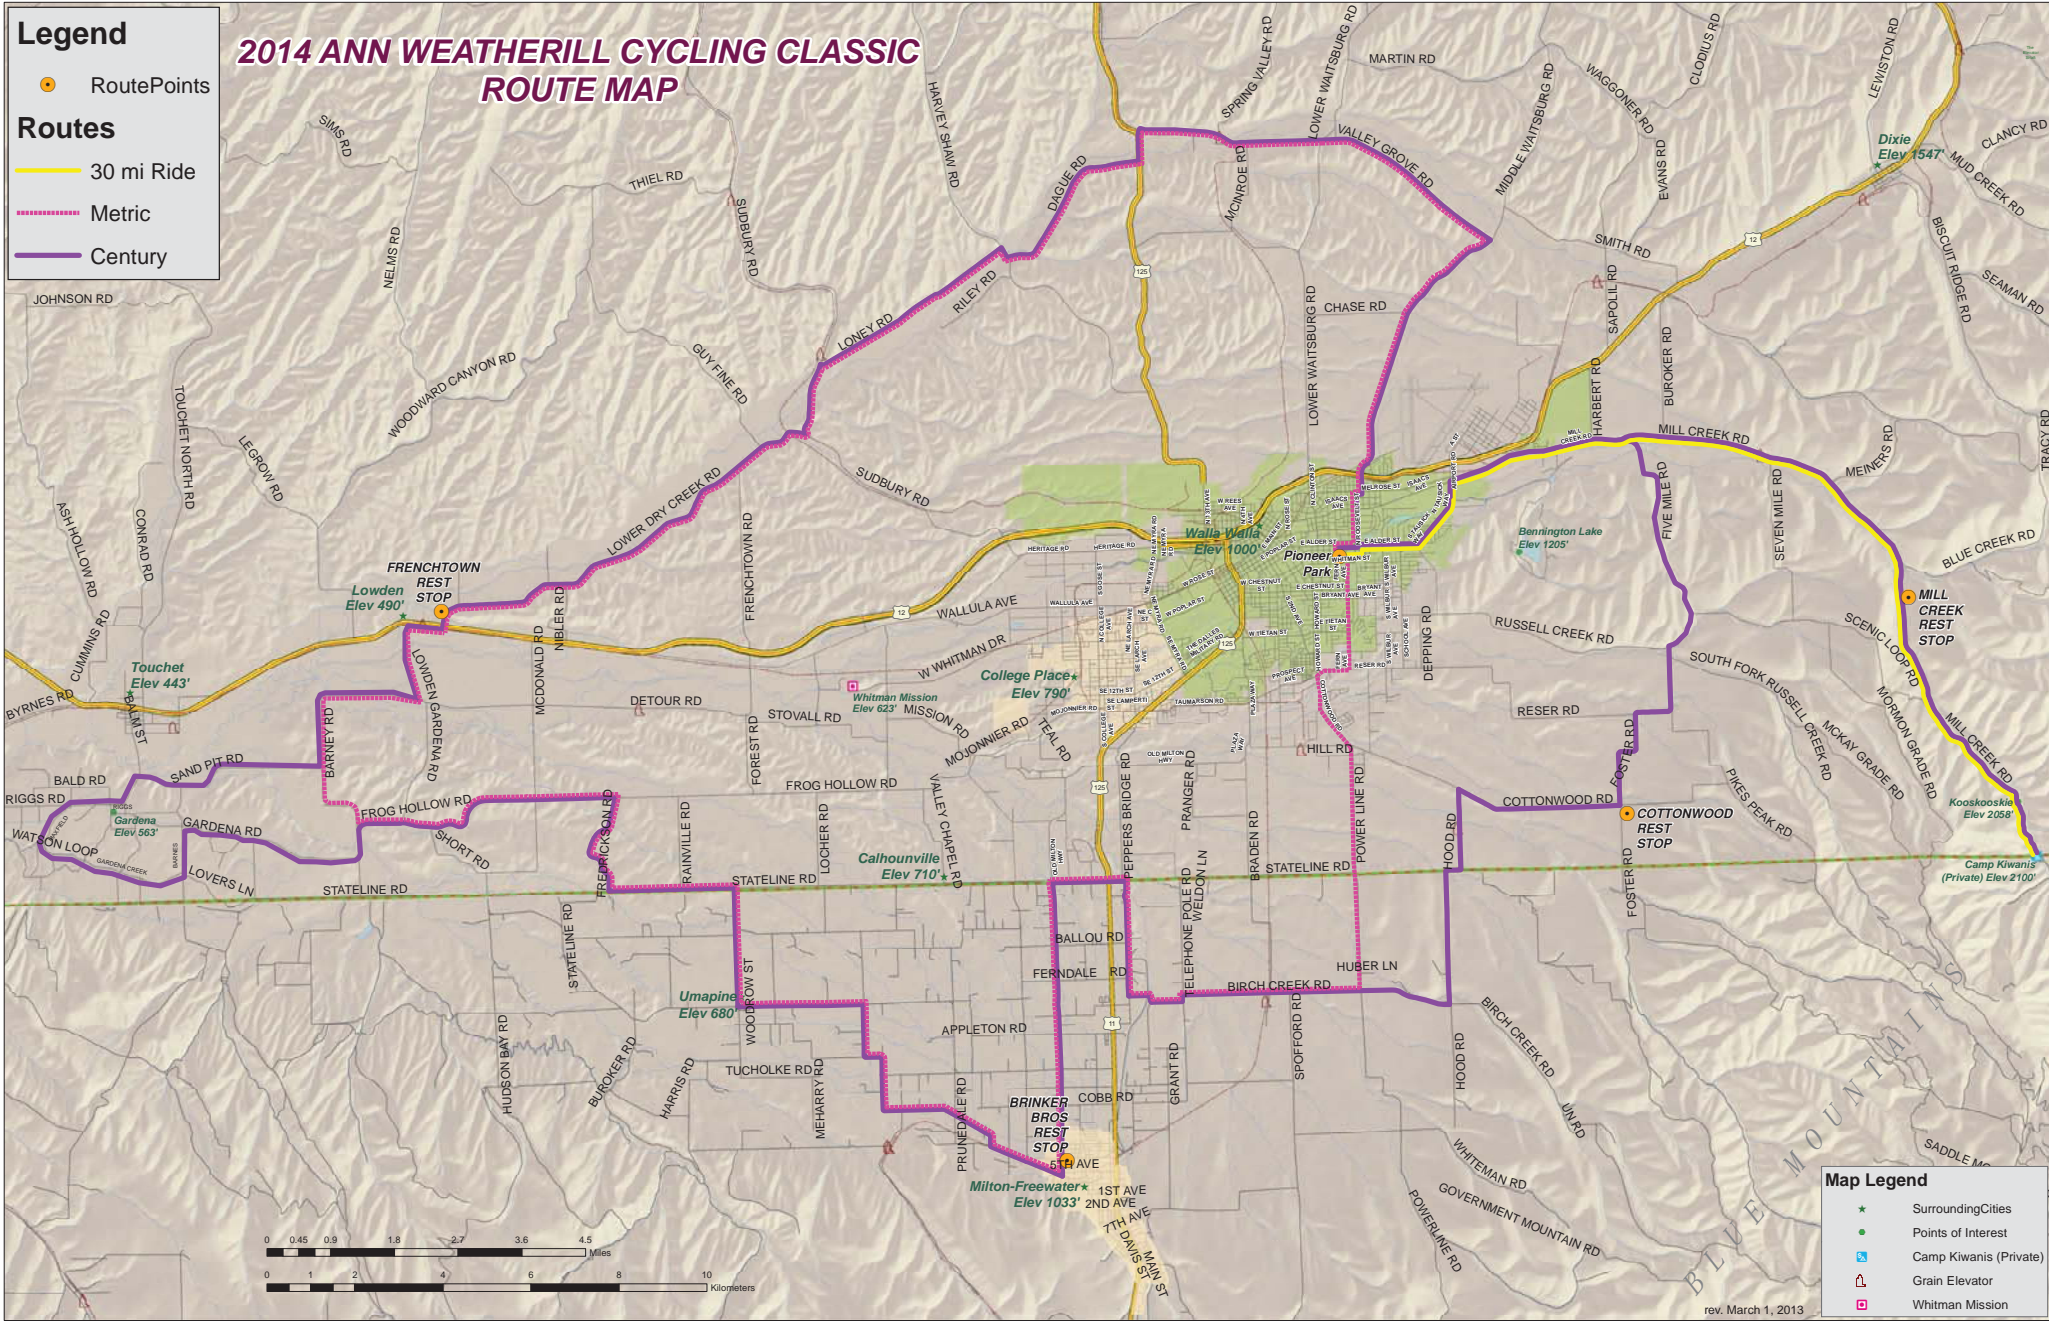

# 2014 ANN WEATHERILL CYCLING CLASSIC ROUTE MAP

**Legend**

- RoutePoints
- Routes**
  - 30 mi Ride
  - Metric
  - Century

**Map Legend**

- SurroundingCities
- Points of Interest
- Camp Kiwanis (Private)
- Grain Elevator
- Whitman Mission

rev. March 1, 2013